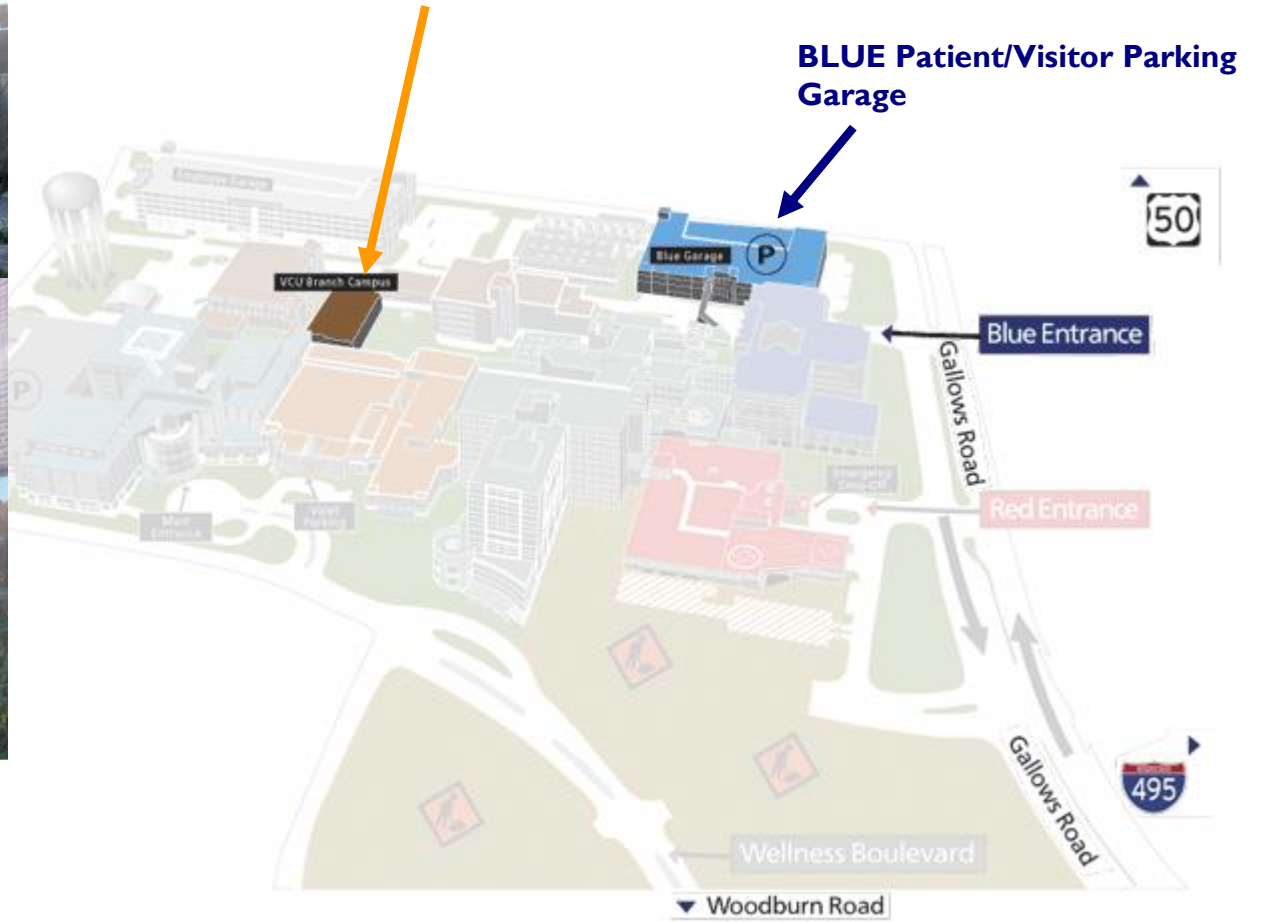

Please park at the **BLUE Garage** and head toward the direction of the Blue Water Tower.

Before you reach the water tower, you will come to see a brick building on your left with our dual logo visible from the outside.

Our building is directly across the street from the Employee Parking Garage.

We are on the ground level when you walk through the main entrance glass doors.

### VCU School of Pharmacy Inova Campus Building

**Directions to Inova Fairfax Hospital:**

**50 West from DC or Arlington**

Pass under 495 and exit 650/Gallows Road. Bear to the left off exit and turn left at the light onto 650/Gallows Road. Proceed to hospital.

**95 North from Virginia**

Proceed to exit 170A, 495 North (toward Frederick). Take Exit 51 for 650/Gallows Road. Turn left at the light onto Gallows Road. Pass Woodburn Road. Proceed to hospital.

**From Dulles Airport**